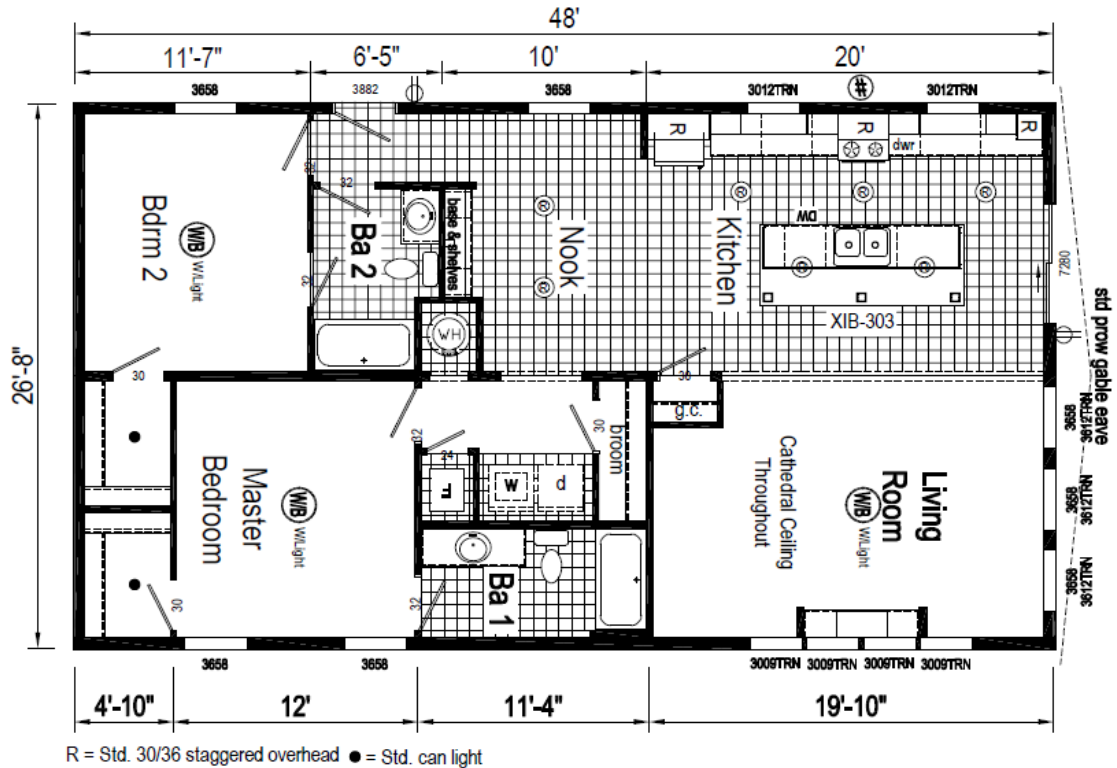

MidCountry Homes - Retreat (HUD)

28' x 48' | 1,280 Sq. Ft. | 2 Bed, 2 Bath

This is a GREAT DEAL on a home you can have delivered IMMEDIATELY!

Model As Shown \$107,348

Price includes tax, delivery within 50 miles of Barnum, set on owner's foundation, & carpentry work complete to move-in condition.