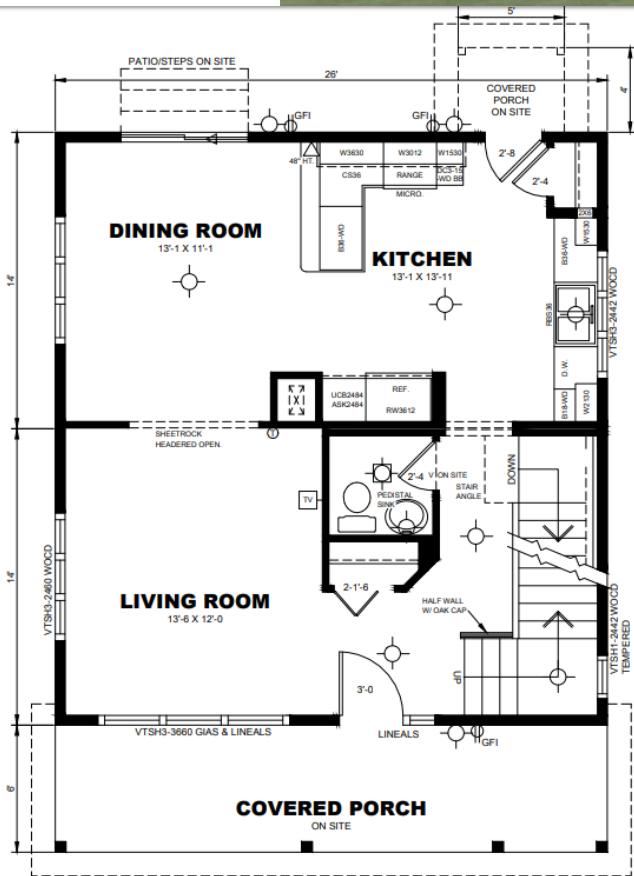

Wentworth – #20746, #20748, #20750, #20786, #20790

Wentworth – 3TS2826

#20746, #20748, #20750, #20786, #20790

- 1,456 Square feet
- White single hung vinyl windows
- HDU-152-010 6 panel front door
- Weathered Wood shingles
- White soffit
- SMSA3-3 panel White interior doors
- Colonial Oak trim – Mocha finish
- No Siding
- No Flooring
- Harford Oak square overlay cabinets – Espresso finish
- Laminate countertops – 4932-38
- No air exchanger