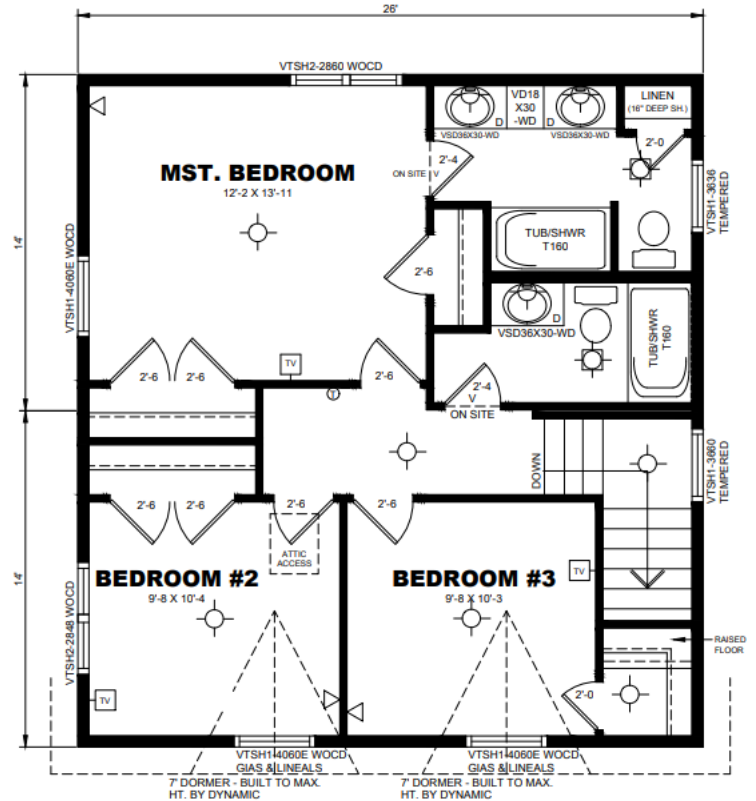

Wentworth – #20746, #20748, #20750, #20786, #20790

Wentworth – 3TS2826

#20746, #20748, #20750, #20786, #20790

- 1,456 Square feet
- White single hung vinyl windows
- HDU-152-010 6 panel front door
- Weathered Wood shingles
- White soffit
- SMSA3-3 panel White interior doors
- Colonial Oak trim – Mocha finish
- No Siding
- No Flooring
- Harford Oak square overlay cabinets – Espresso finish
- Laminate countertops – 4932-38
- No air exchanger