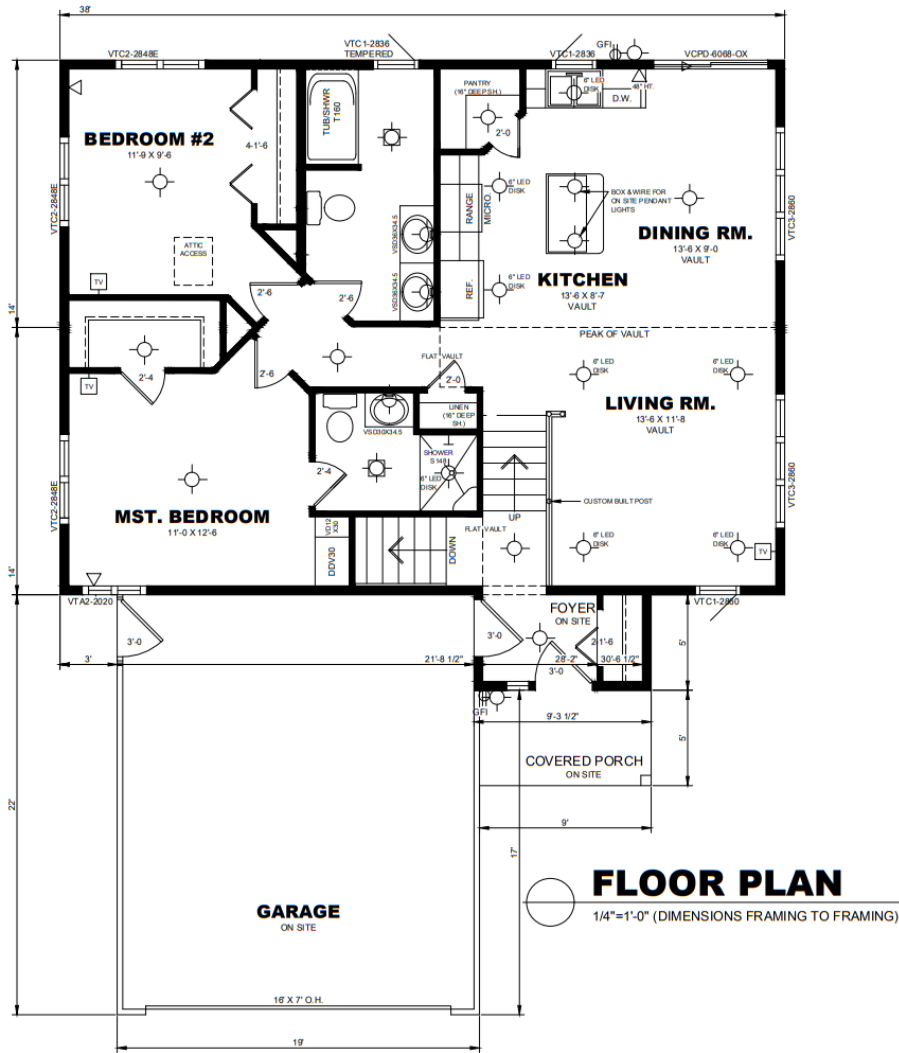

SPLIT ENTRY CUSTOM – #20784

SPLIT ENTRY CUSTOM – 2SE2838
#20784

- White casement vinyl windows
- HDS-129-010-6 Panel front door
- PPRE3 Primed Style white interior doors
- Flat casing and base – White – Butt joints
- No Siding
- Thunderstorm Gray Shingles
- White soffit
- No Flooring
- Baxter Maple cabinets – Cranberry finish
- Laminate countertops – 4987K-07
- No air exchanger